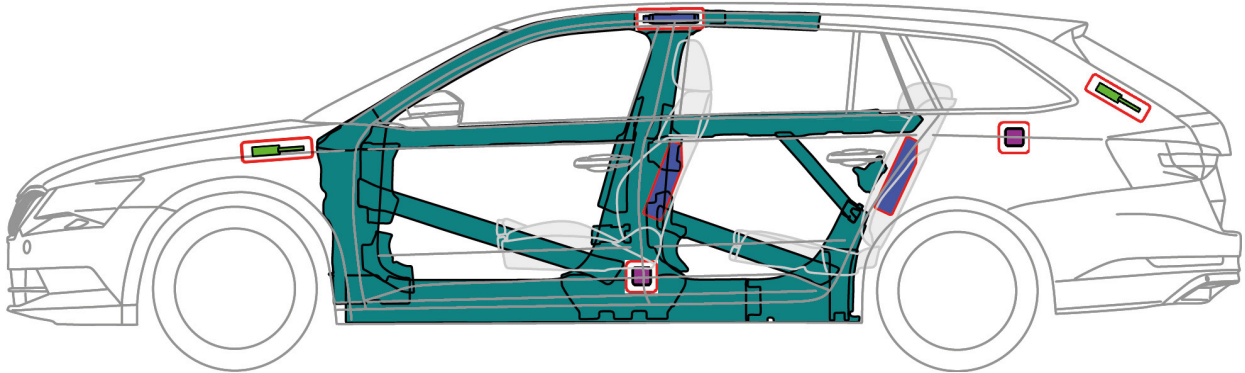

ŠKODA SUPERB COMBI III (from 2015)

Legend

	Airbag		High strength zone		SRS control unit
	Battery low voltage		Stored gas inflator		Gas strut / Preloaded spring
	Fuel tank		Seat belt pretensioner		