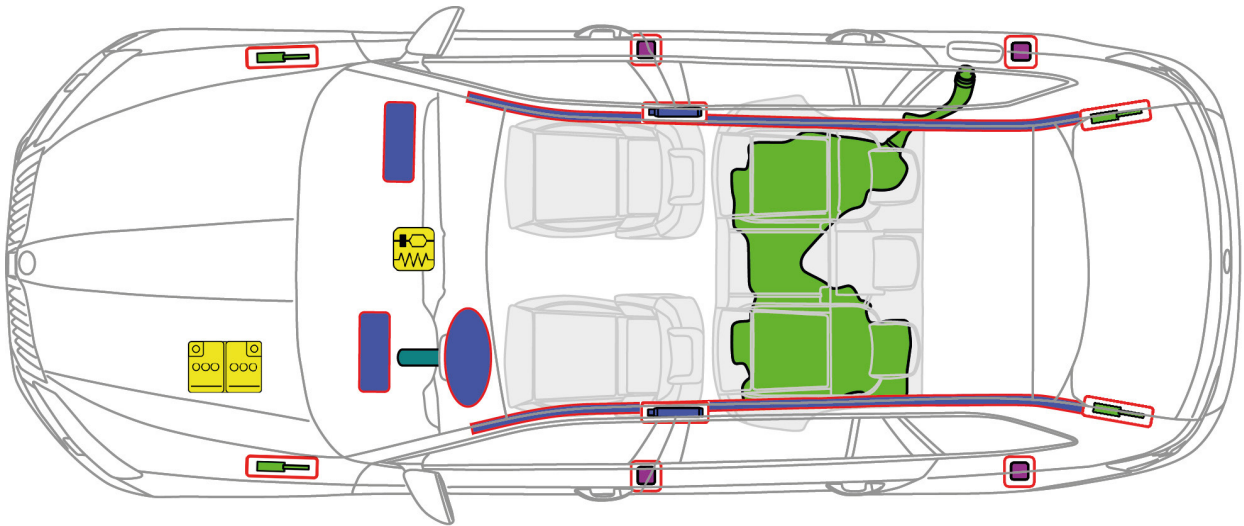

ŠKODA SUPERB COMBI III (from 2015)

Legend

	Airbag		High strength zone		SRS control unit
	Battery low voltage		Stored gas inflator		Gas strut / Preloaded spring
	Fuel tank		Seat belt pretensioner		