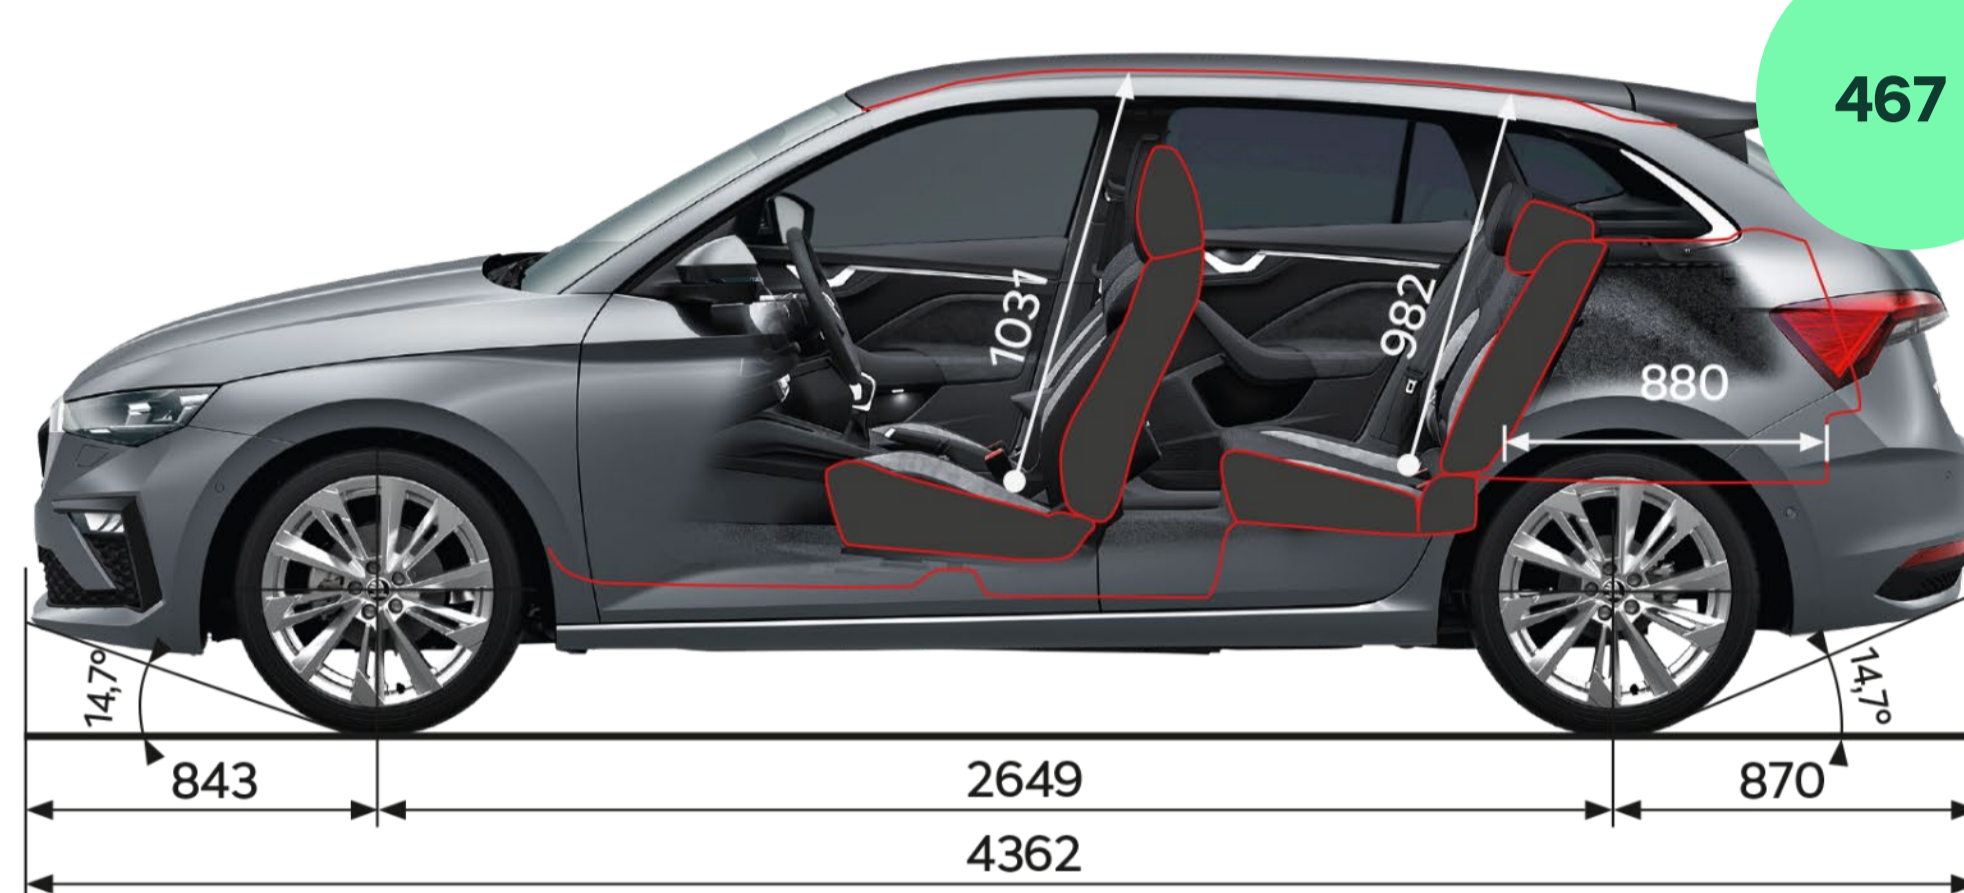

Fuel and CO₂ figures are cited as min.-max., based on the transmission.

Key selling points

More digital

Two digital versions of the instrument cluster:

- 8" Digital Display as standard
- 10" Virtual Cockpit as an option

Simply Clever

- 4 fast-charging 45 W USB-C ports
- Phone pockets incorporated into the stowage points on the backs of the front seats
- Storage box in the tunnel console for the rear seats

Safety

- Up to 9 airbags
- Robust body with high static torsional stiffness
- Advanced crumple zones

Special versions

- 17"-18" alloy wheels
- Black-painted details on the exterior
- Sports suspension with selectable damper stiffness
- Front sports seats and sports pedal covers

Monte Carlo

Dimensions

Highlights

- Sport Chassis Control – lowered sport chassis with two modes: Normal and Sport
- Panoramic roof (fixed) with glass covering an area of approximately 1.8 m²

- Centre armrest with cup holders
- Adjustable air vents
- Two 45 W fast-charging USB-C ports
- Simply Clever features – storage box and cell phone pockets