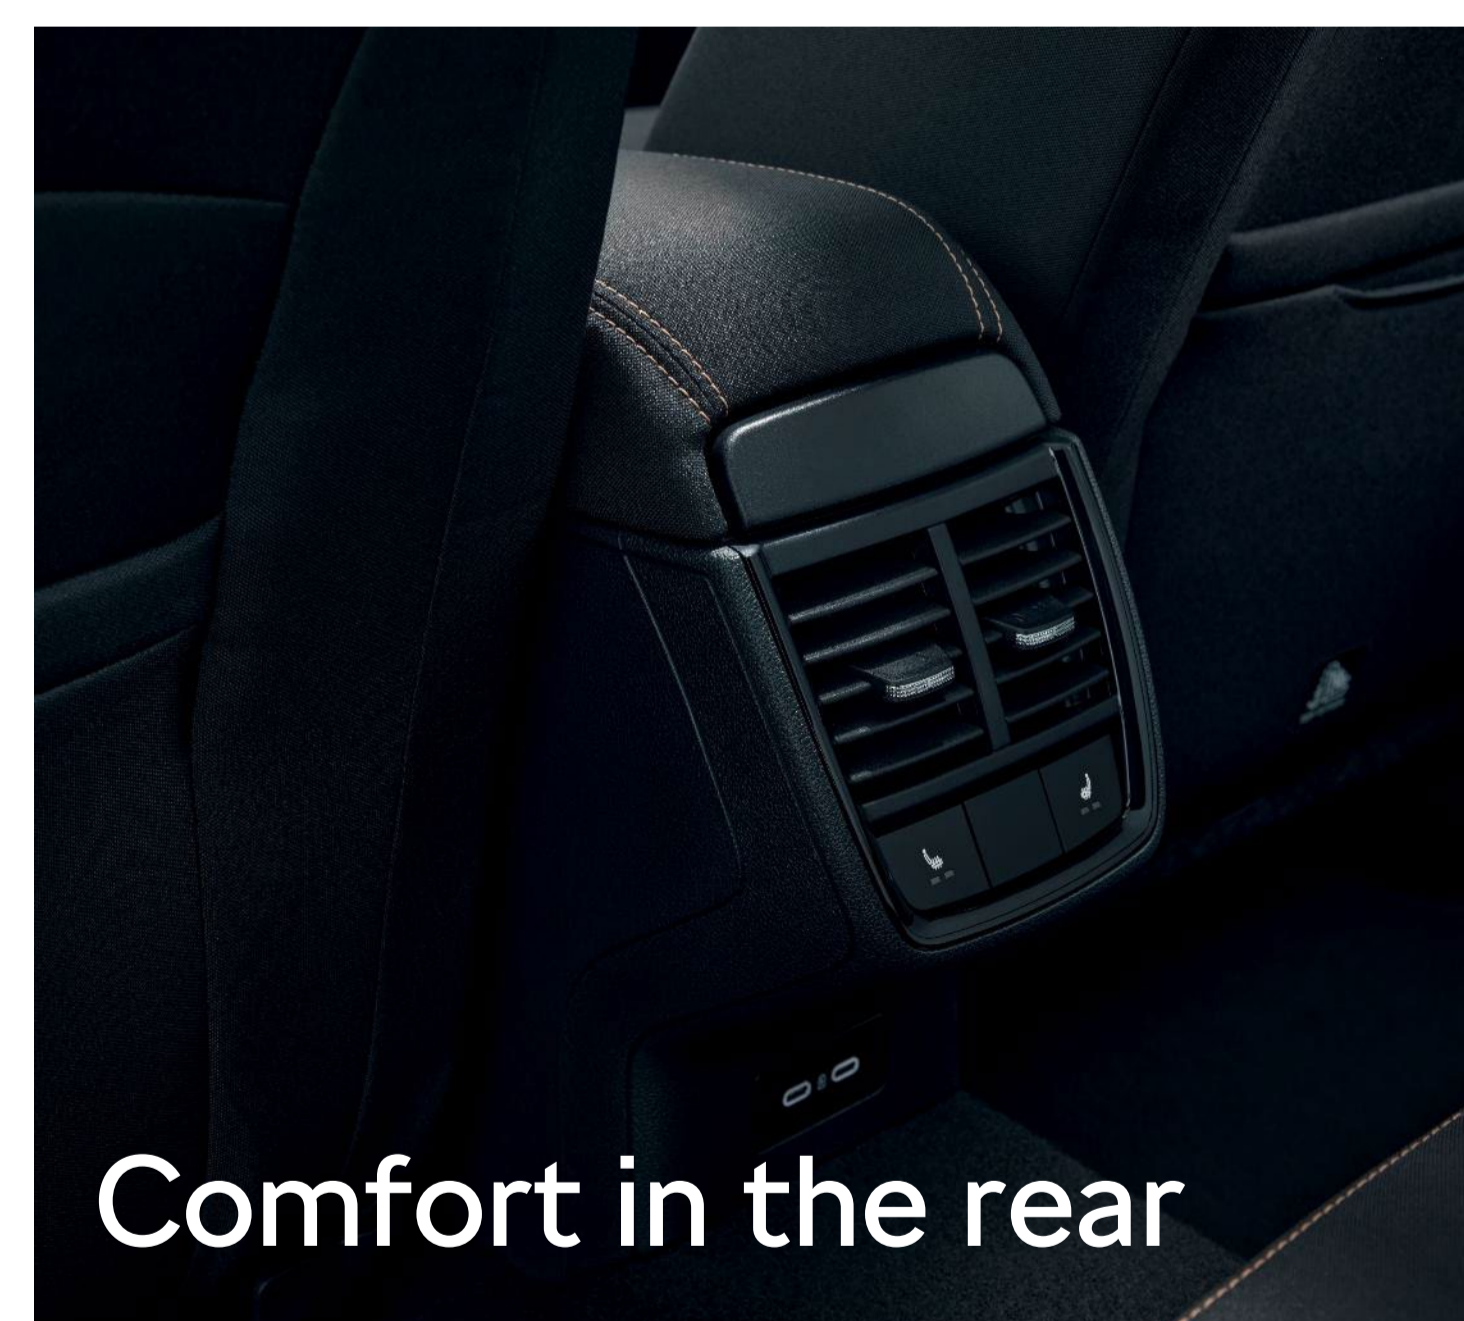

Simply Clever

- 4 fast-charging 45 W USB-C ports
- Phone pockets incorporated into the stowage points on the backs of the front seats
- Storage box in the tunnel console for the rear seats

Safety

- Up to 9 airbags
- Robust body with high static torsional stiffness
- Advanced crumple zones

Version-specific and standard features:

- LED Matrix beam headlights
- High-gloss black grille frame and other exterior details
- Monte Carlo badges on the front wings
- Sports seats
- Sports leather multifunction steering wheel
- Black headliner and pillar lining

- Sport Chassis Control – lowered sport chassis with two modes: Normal and Sport
- Panoramic roof (fixed) with glass covering an area of approximately 1.8 m²

- Centre armrest with cup holders
- Adjustable air vents
- Two 45 W fast-charging USB-C ports
- Simply Clever features – storage box and cell phone pockets