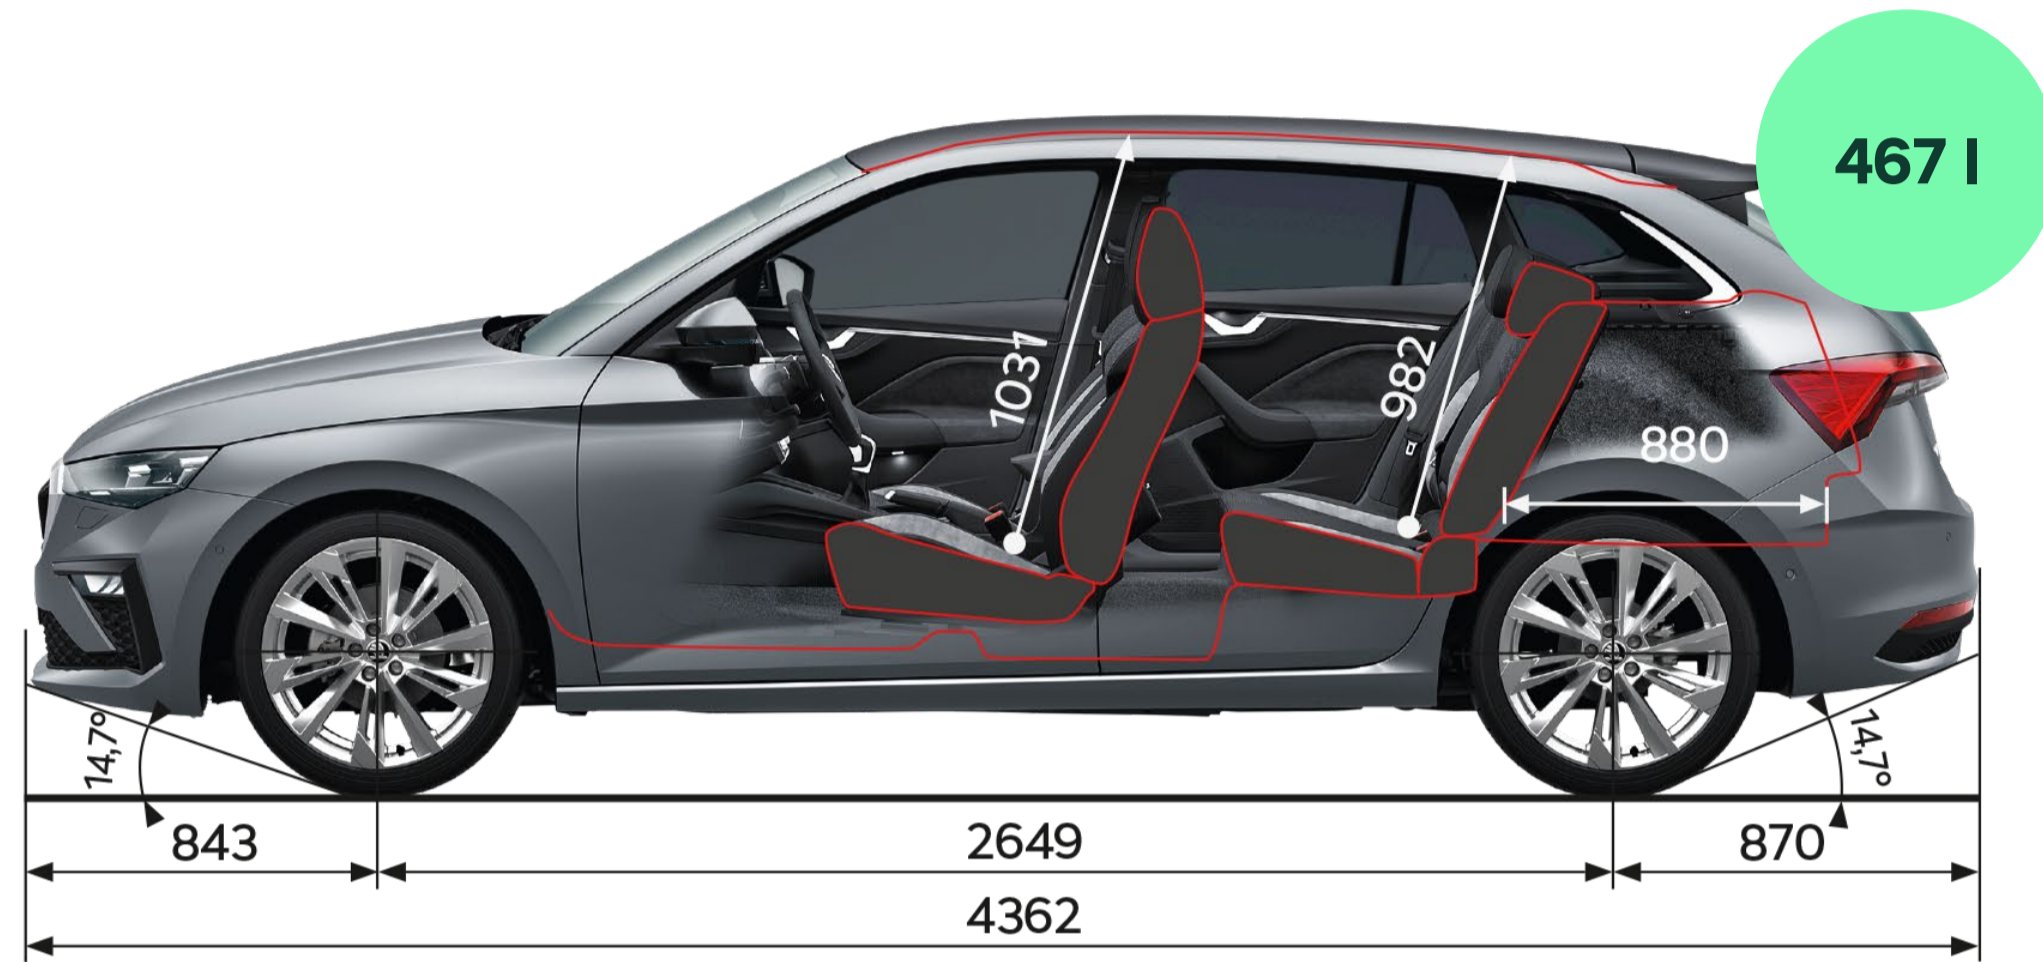

Fuel and CO₂ figures are cited as min.-max., based on the transmission.

Key selling points

More digital

Two digital versions of the instrument cluster:

- 8" Digital Display as standard
- 10" Virtual Cockpit as an option

Simply Clever

- 4 fast-charging 45 W USB-C ports
- Phone pockets incorporated into the stowage points on the backs of the front seats
- Storage box in the tunnel console for the rear seats

Safety

- Up to 9 airbags
- Robust body with high static torsional stiffness
- Advanced crumple zones

Compact, yet spacious

- The compact dimensions are great for parking in the city
- Despite its compact body, the Scala offers plenty of space for both front and rear passengers
- The luggage compartment volume is 467 l

Special versions

- 17"-18" alloy wheels
- Black-painted details on the exterior
- Sports suspension with selectable damper stiffness
- Front sports seats and sports pedal covers

Monte Carlo

Dimensions

Highlights