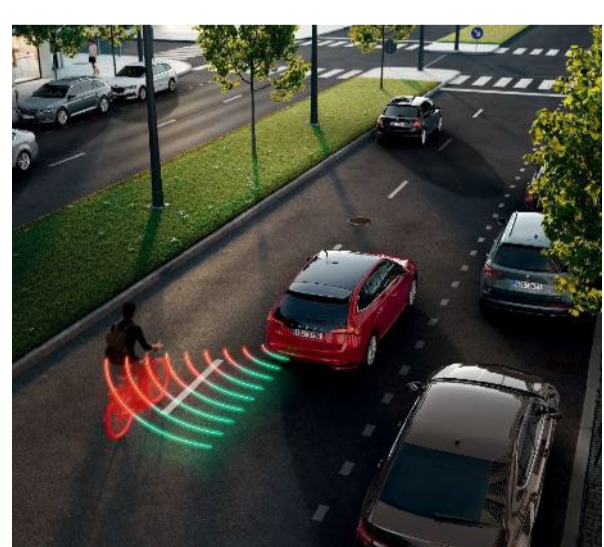

Fuel and CO₂ figures are cited as min.-max., based on the transmission.

Key selling points

More digital

Two digital versions of the instrument cluster:

- 8" Digital Display as standard
- 10" Virtual Cockpit as an option

Modern infotainment systems:

- Škoda Infotainment with 8" touchscreen as standard
- Škoda Navigation with 9" touchscreen as an option

Assist systems

- Travel Assist with Predictive Cruise Control and Adaptive Lane Assist
- Side Assist
- Traffic Sign Recognition

Simply Clever

- 4 fast-charging 45 W USB-C ports
- Phone pockets incorporated into the stowage points on the backs of the front seats
- Storage box in the tunnel console for the rear seats

Safety

- Up to 9 airbags
- Robust body with high static torsional stiffness
- Advanced crumple zones