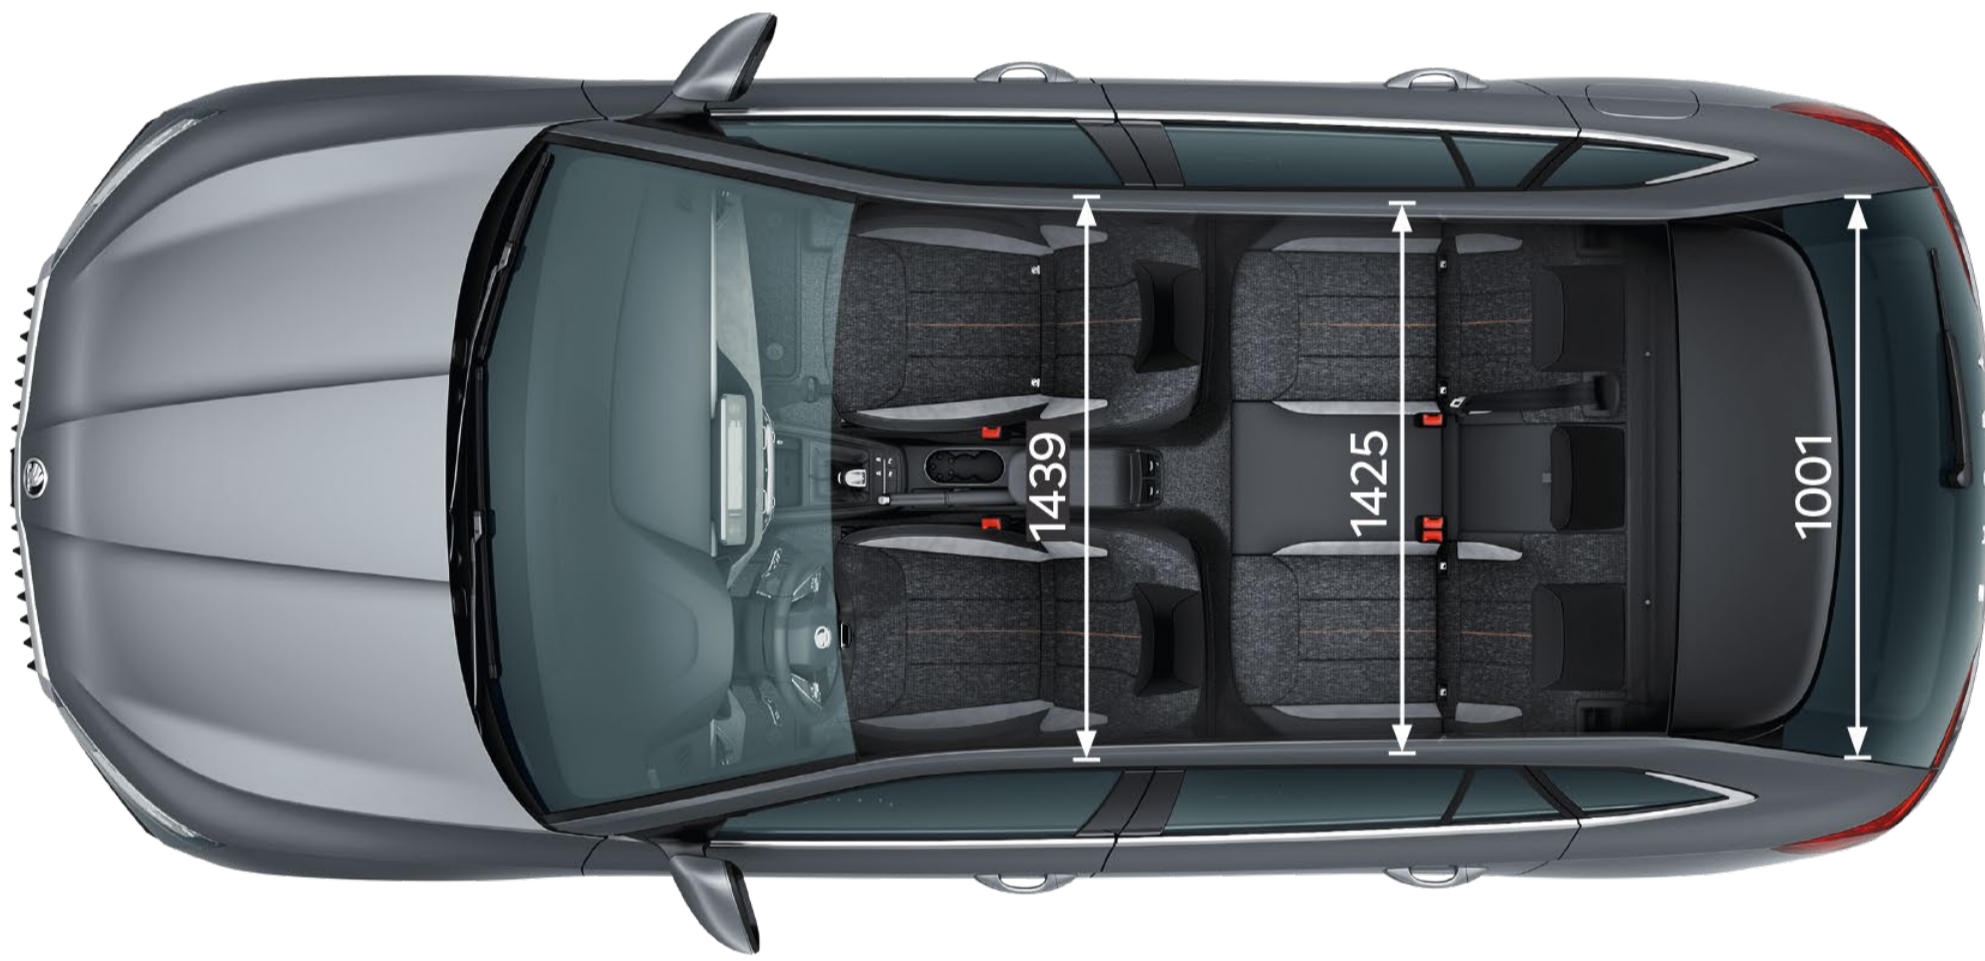

Simply Clever

- 4 fast-charging 45 W USB-C ports
- Phone pockets incorporated into the stowage points on the backs of the front seats
- Storage box in the tunnel console for the rear seats

Safety

- Up to 9 airbags
- Robust body with high static torsional stiffness
- Advanced crumple zones

Compact, yet spacious

- The compact dimensions are great for parking in the city
- Despite its compact body, the Scala offers plenty of space for both front and rear passengers
- The luggage compartment volume is 467 l

Special versions

- 17"-18" alloy wheels
- Black-painted details on the exterior
- Sports suspension with selectable damper stiffness
- Front sports seats and sports pedal covers

Monte Carlo

Dimensions

Highlights

- Sport Chassis Control – lowered sport chassis with two modes: Normal and Sport
- Panoramic roof (fixed) with glass covering an area of approximately 1.8 m²

- Centre armrest with cup holders
- Adjustable air vents
- Two 45 W fast-charging USB-C ports
- Simply Clever features – Storage box and cell phone pockets