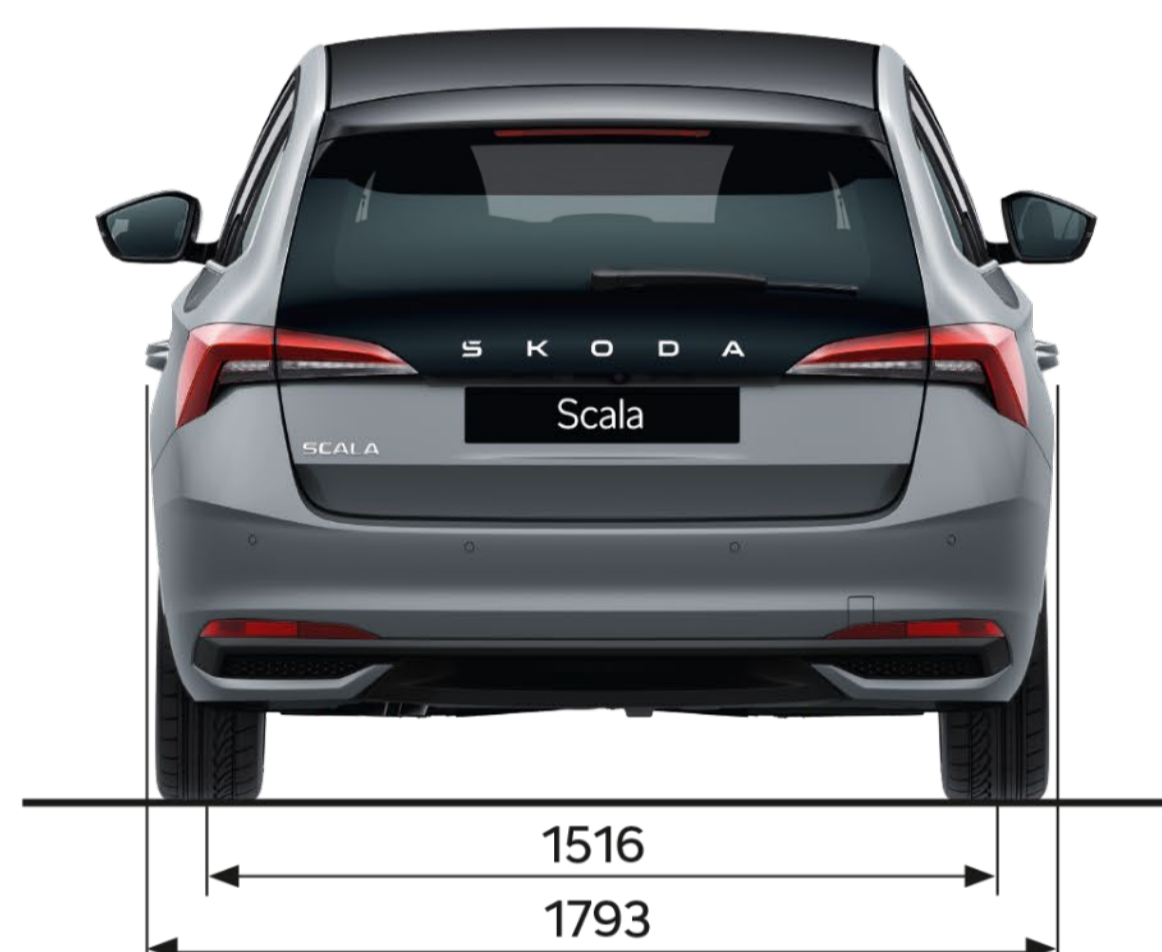

Fuel and CO₂ figures are cited as min.-max., based on the transmission.

Key selling points

More digital

Two digital versions of the instrument cluster:

- 8" Digital Display as standard
- 10" Virtual Cockpit as an option

Compact, yet spacious

- Compact dimensions are great for parking in the city
- Despite its compact body, the Scala offers plenty of space for both front and rear passengers
- The luggage compartment volume is 467 l

Special versions

- 17"-18" alloy wheels
- Black-painted details on the exterior
- Sports suspension with selectable damper stiffness
- Front sports seats and sports pedal covers

Monte Carlo

Dimensions

Highlights