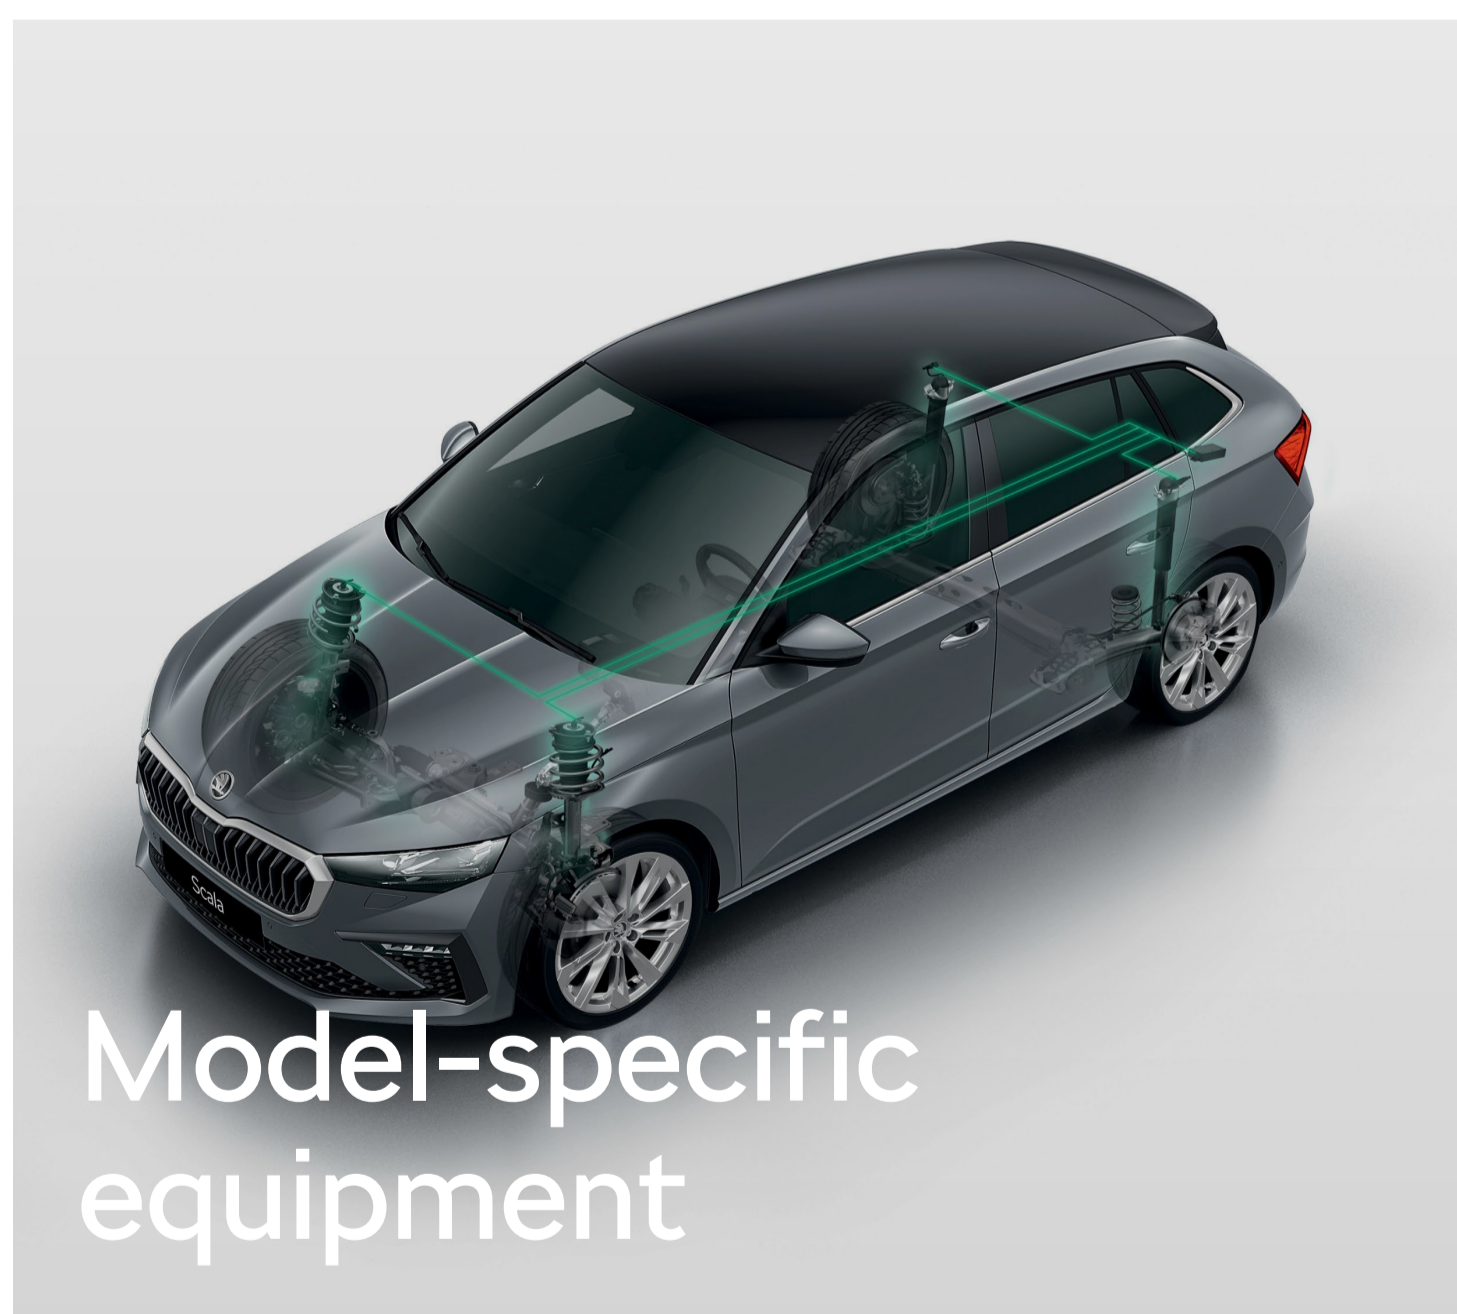

Simply Clever

- 4 fast-charging 45 W USB-C ports
- Phone pockets incorporated into the stowage points on the backs of the front seats
- Storage box in the tunnel console for the rear seats

Safety

- Up to 9 airbags
- Robust body with high static torsional stiffness
- Advanced crumple zones

Version-specific and standard features:

- LED Matrix beam headlights
- High-gloss black grille frame and other exterior details
- Front-wing Monte Carlo badges
- Sport seats
- Sports leather multifunction steering wheel
- Black headliner and pillar lining

- Sport Chassis Control – lowered sport chassis with two modes: Normal and Sport
- Panoramic roof (fixed) with glass covering an area of approximately 1.8 m²

- Centre armrest with cup holders
- Adjustable air vents
- Two 45 W fast-charging USB-C ports
- Simply Clever features – Storage box and cell phone pockets