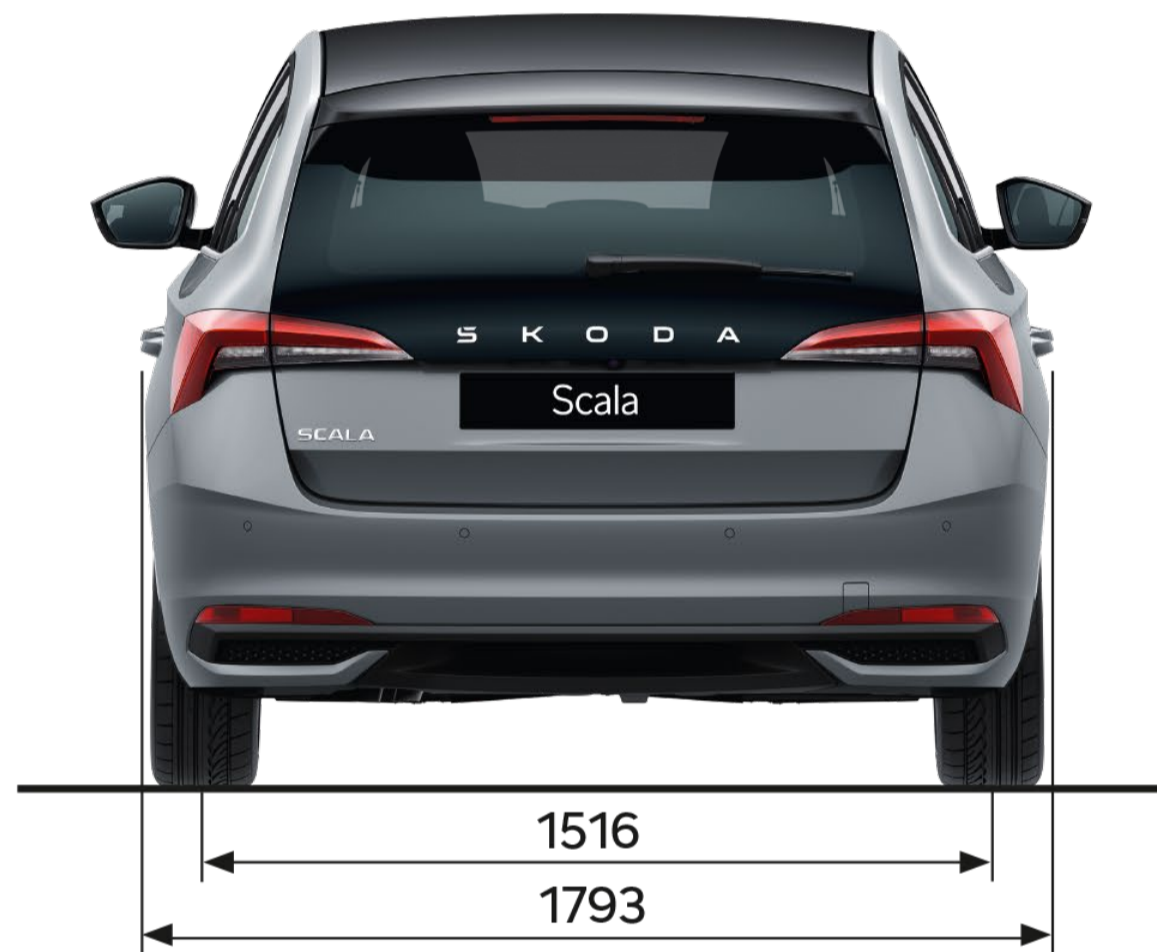

Fuel and CO₂ figures are cited as min.-max., based on the transmission.

Key selling points

More digital

Two digital versions of the instrument cluster:

- 8" Digital Display as standard
- 10" Virtual Cockpit as an option

Simply Clever

- 4 fast-charging 45 W USB-C ports
- Phone pockets incorporated into the stowage points on the backs of the front seats
- Storage box in the tunnel console for the rear seats

Safety

- Up to 9 airbags
- Robust body with high static torsional stiffness
- Advanced crumple zones

Compact, yet spacious

- The compact dimensions are great for parking in the city
- Despite its compact body, the Scala offers plenty of space for both front and rear passengers
- The luggage compartment volume is 467 l

Special versions

- 17"-18" alloy wheels
- Black-painted details on the exterior
- Sports suspension with selectable damper stiffness
- Front sports seats and sports pedal covers

Monte Carlo

Dimensions

Highlights