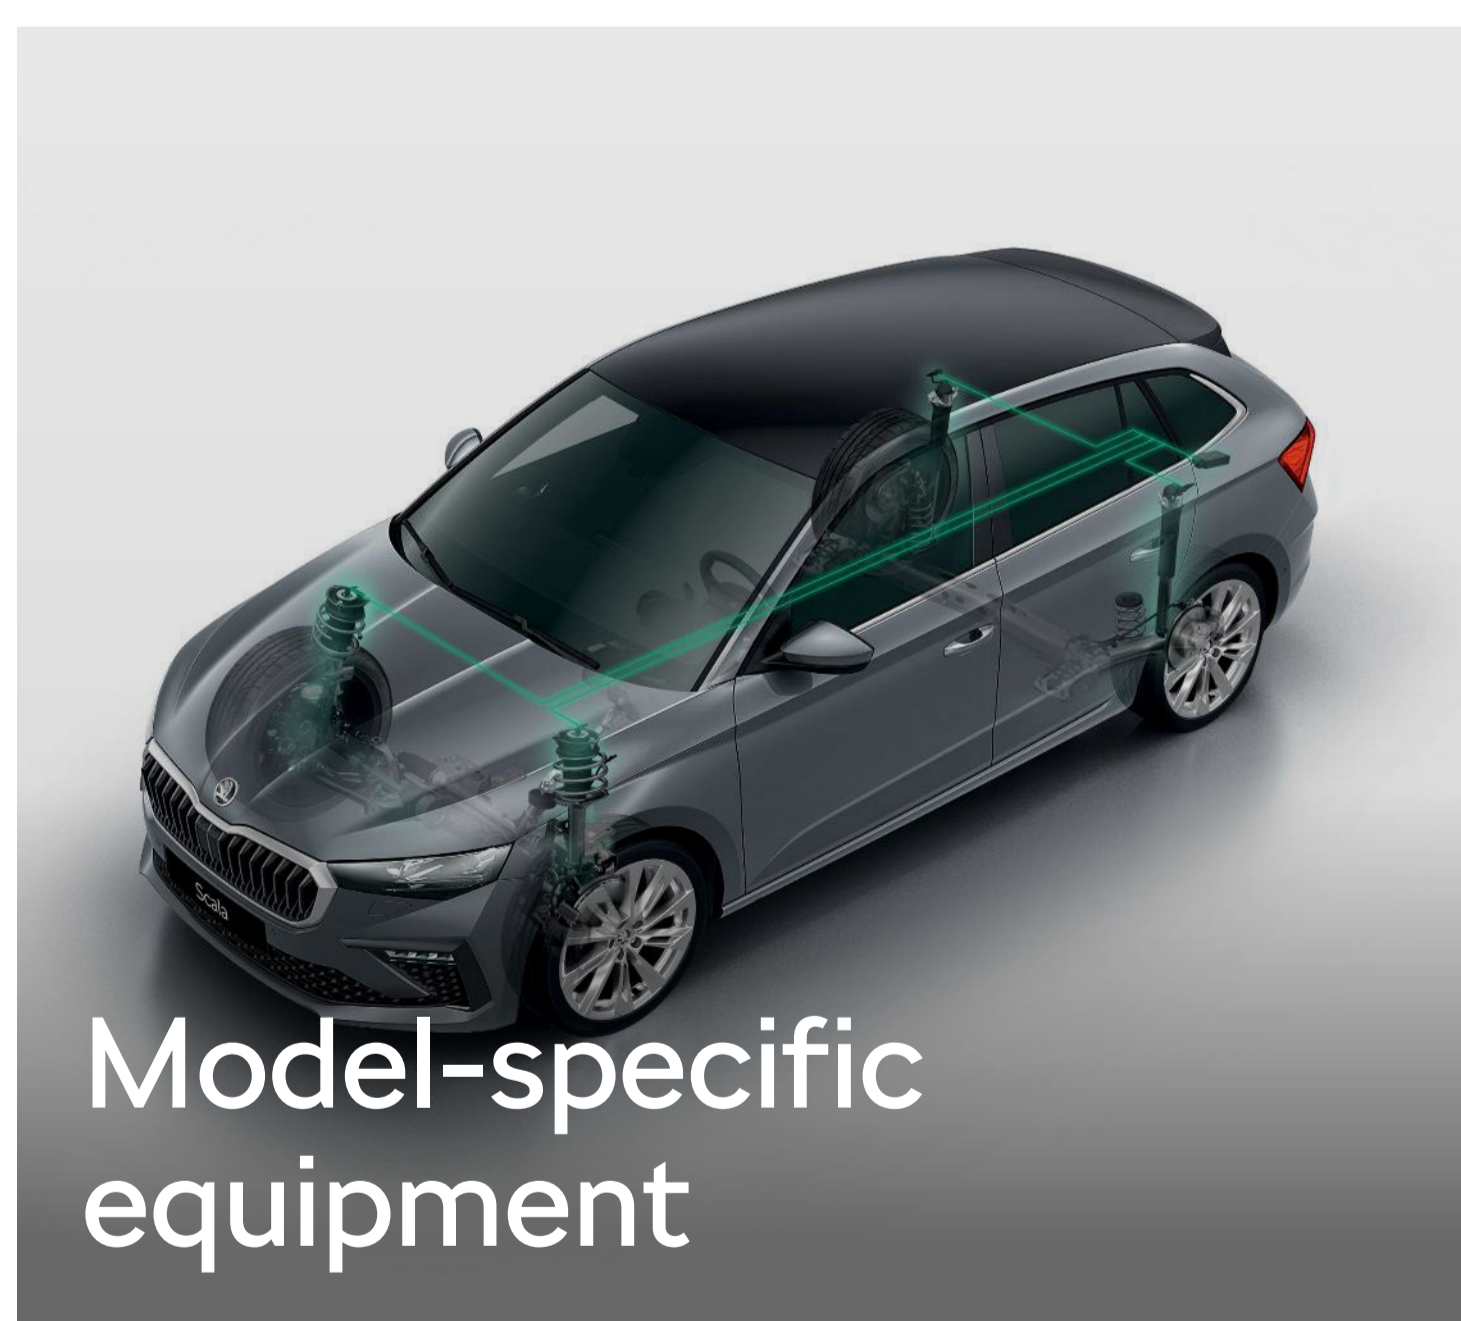

Simply Clever

- 4 fast-charging 45 W USB-C ports
- Phone pockets incorporated into the stowage points on the backs of the front seats
- Storage box in the tunnel console for the rear seats

Safety

- Up to 9 airbags
- Robust body with high static torsional stiffness
- Advanced crumple zones

Version-specific and standard features:

- LED Matrix beam headlights
- High-gloss black grille frame and other exterior details
- Monte Carlo badges on the front wings
- Sports seats
- Sports leather multifunction steering wheel
- Black headliner and pillar lining

- Sport Chassis Control – lowered sport chassis with two modes: Normal and Sport
- Panoramic roof (fixed) with glass covering an area of approximately 1.8 m²

- Centre armrest with cup holders
- Adjustable air vents
- Two 45 W fast-charging USB-C ports
- Simply Clever features – storage box and cell phone pockets