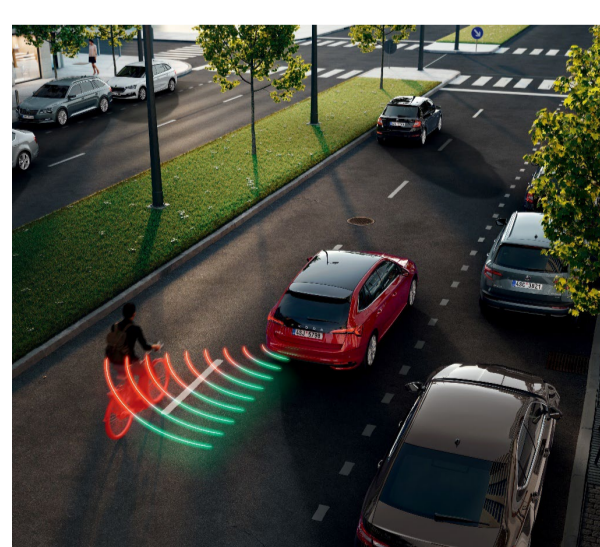

Fuel and CO₂ figures are cited as min.-max., based on the transmission.

Key selling points

More digital

Two digital versions of the instrument cluster:

- 8" Digital Display as standard
- 10" Virtual Cockpit as an option

Modern infotainment systems:

- Škoda Infotainment with 8" touchscreen as standard
- Škoda Navigation with 9" touchscreen as an option

Assist systems

- Travel Assist with Predictive Cruise Control and Adaptive Lane Assist
- Side Assist
- Traffic Sign Recognition

Simply Clever

- 4 fast-charging 45 W USB-C ports
- Phone pockets incorporated into the stowage points on the backs of the front seats
- Storage box in the tunnel console for the rear seats

Safety

- Up to 9 airbags
- Robust body with high static torsional stiffness
- Advanced crumple zones