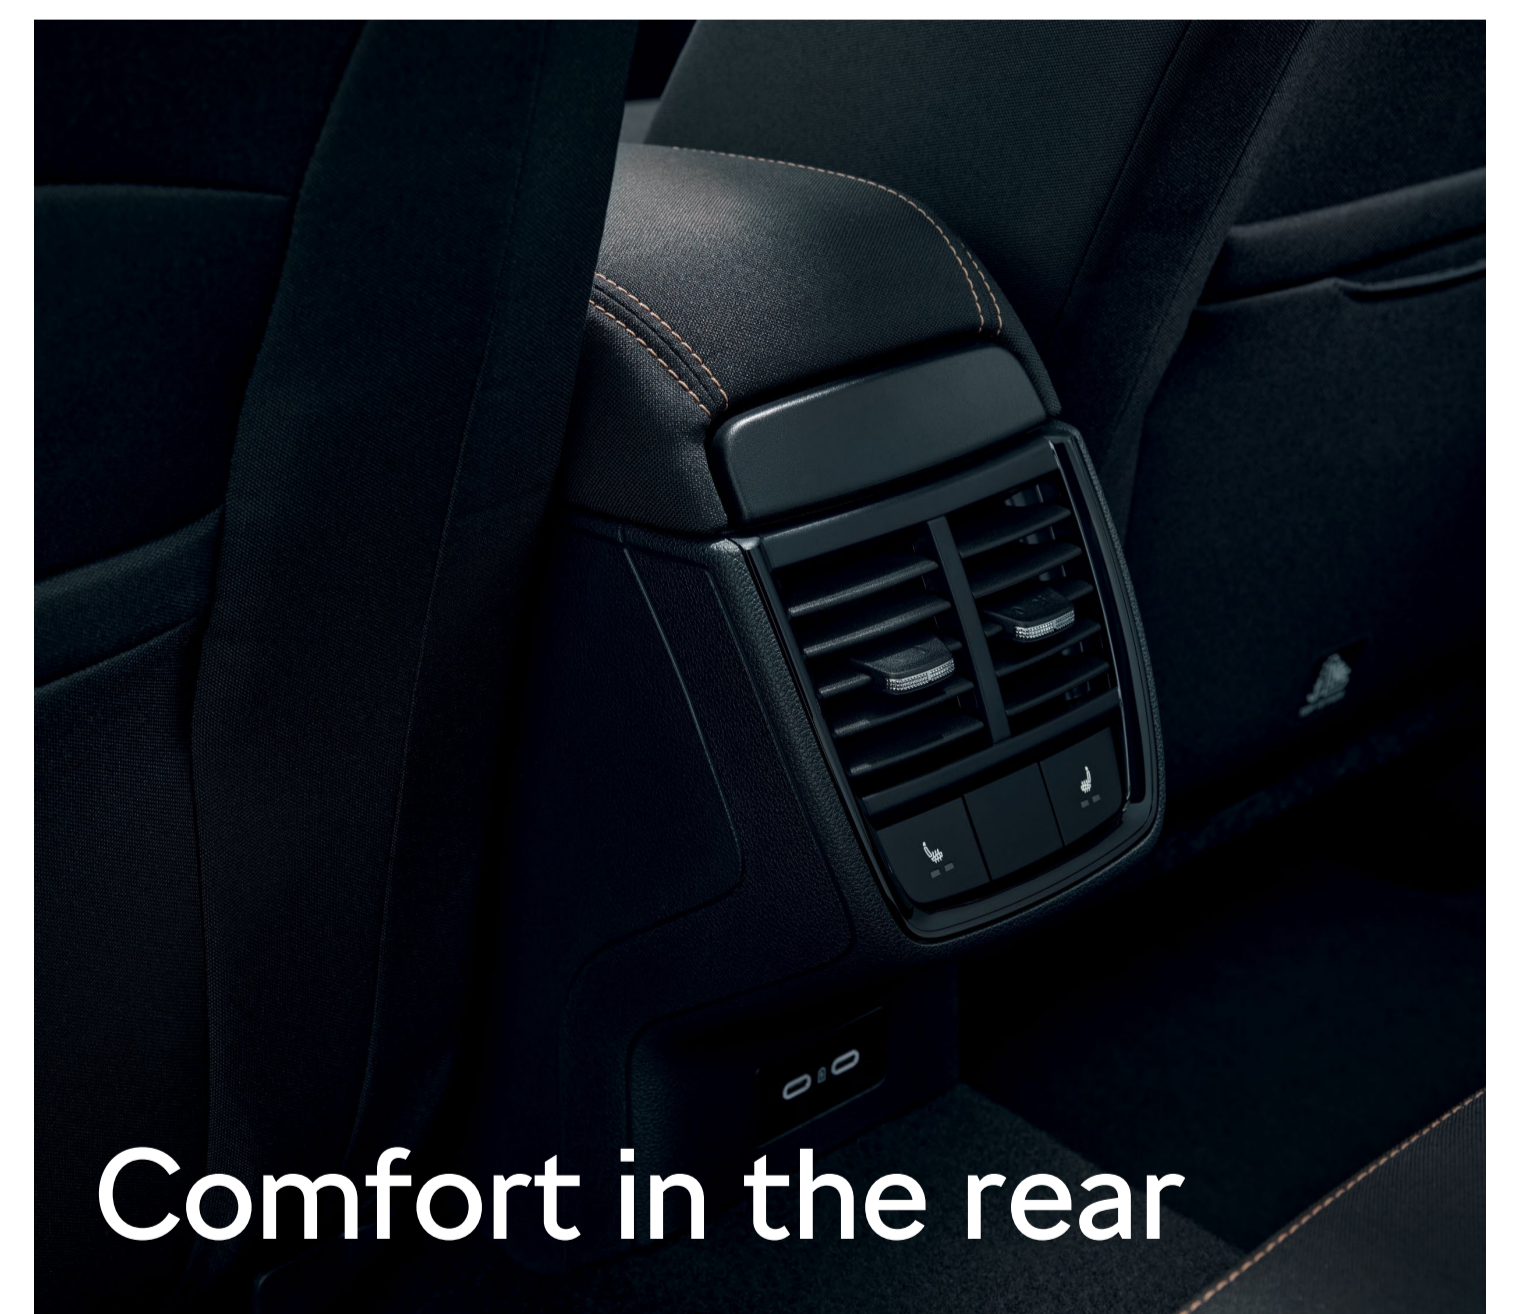

Simply Clever

- 4 fast-charging 45 W USB-C ports
- Phone pockets incorporated into the stowage points on the backs of the front seats
- Storage box in the tunnel console for the rear seats

Safety

- Up to 9 airbags
- Robust body with high static torsional stiffness
- Advanced crumple zones

Version-specific and standard features:

- LED Matrix beam headlights
- High-gloss black grille frame and other exterior details
- Front-wing Monte Carlo badges
- Sport seats
- Sports leather multifunction steering wheel
- Black headliner and pillar lining

- Sport Chassis Control – lowered sport chassis with two modes: Normal and Sport
- Panoramic roof (fixed) with glass covering an area of approximately 1.8 m²

- Centre armrest with cup holders
- Adjustable air vents
- Two 45 W fast-charging USB-C ports
- Simply Clever features – Storage box and cell phone pockets