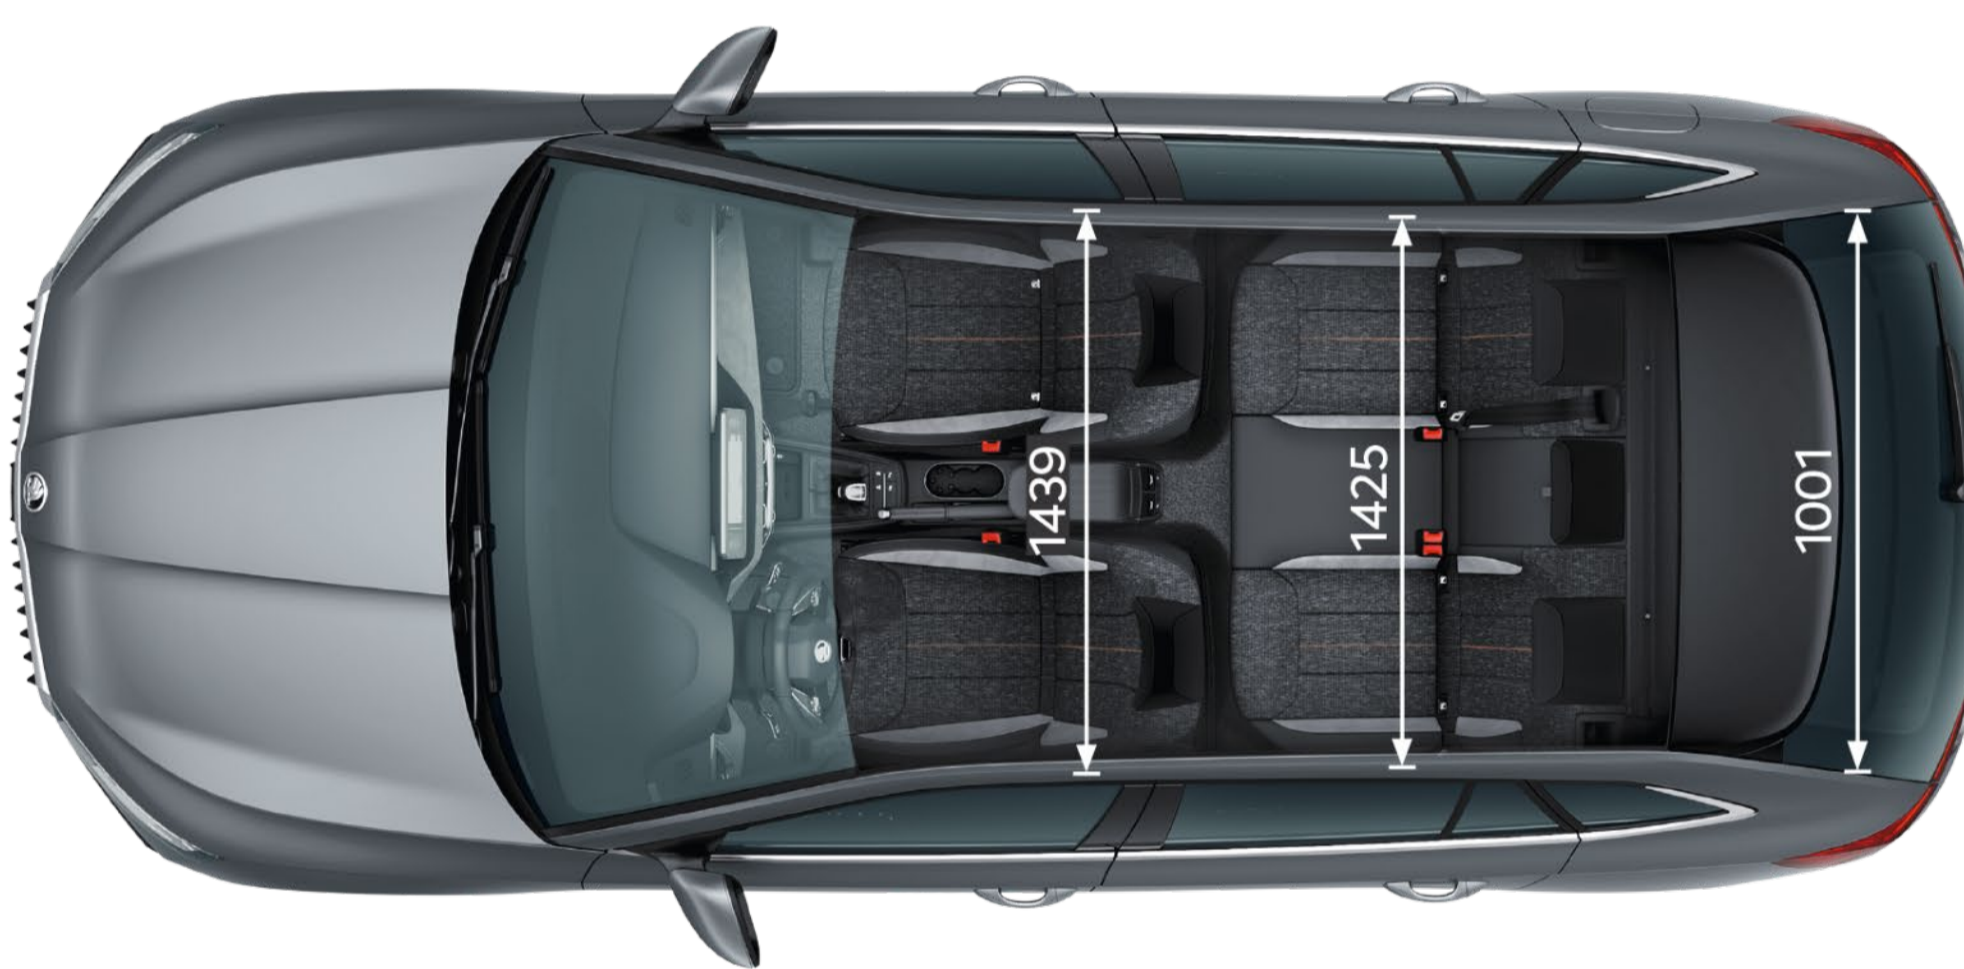

Simply Clever

- 4 fast-charging 45 W USB-C ports
- Phone pockets incorporated into the stowage points on the backs of the front seats
- Storage box in the tunnel console for the rear seats

Safety

- Up to 9 airbags
- Robust body with high static torsional stiffness
- Advanced crumple zones

Compact, yet spacious

- Compact dimensions are great for parking in the city
- Despite its compact body, the Scala offers plenty of space for both front and rear passengers
- The luggage compartment volume is 467 l

Special versions

- 17"-18" alloy wheels
- Black-painted details on the exterior
- Sports suspension with selectable damper stiffness
- Front sports seats and sports pedal covers

Monte Carlo

Dimensions

Highlights

- Sport Chassis Control – lowered sport chassis with two modes: Normal and Sport
- Panoramic roof (fixed) with glass covering an area of approximately 1.8 m²

- Centre armrest with cup holders
- Adjustable air vents
- Two 45 W fast-charging USB-C ports
- Simply Clever features – storage box and cell phone pockets