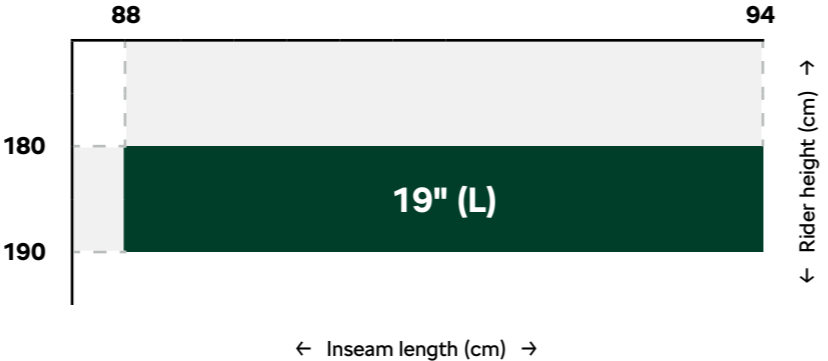

Bicycle rack – aluminium

Material | **Order number**
Aluminium | 000071128P

Size selection

MTB

eCity

Gravel

eMTB

Does it matter which bike frame size I choose?