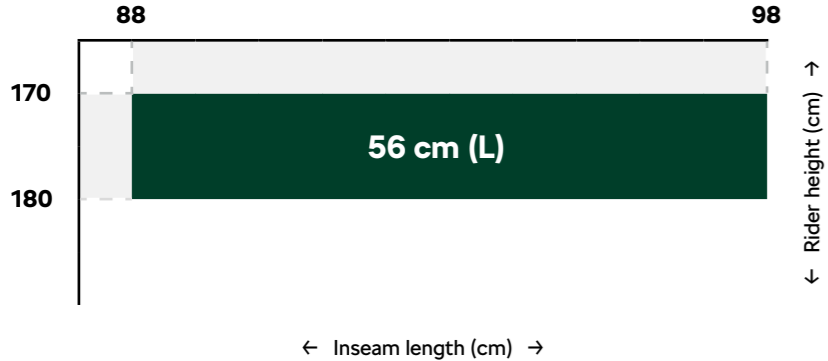

Bicycle rack – aluminium

Material | **Order number**
Aluminium | 000071128P

Size selection

MTB

eCity

Gravel

eMTB

Does it matter which bike frame size I choose?