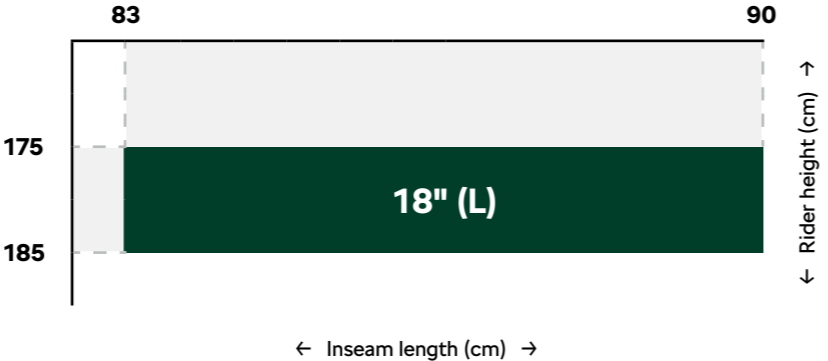

Bicycle rack – aluminium

Material | **Order number**
Aluminium | 000071128P

Size selection

MTB

eCity

Gravel

eMTB

Does it matter which bike frame size I choose?