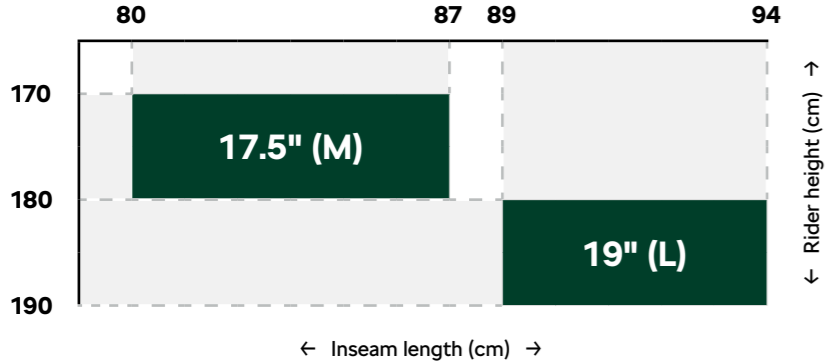

Size selection

MTB